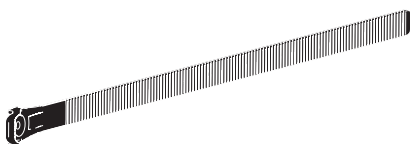

Thule XXL Fatbike Wheel Straps
985